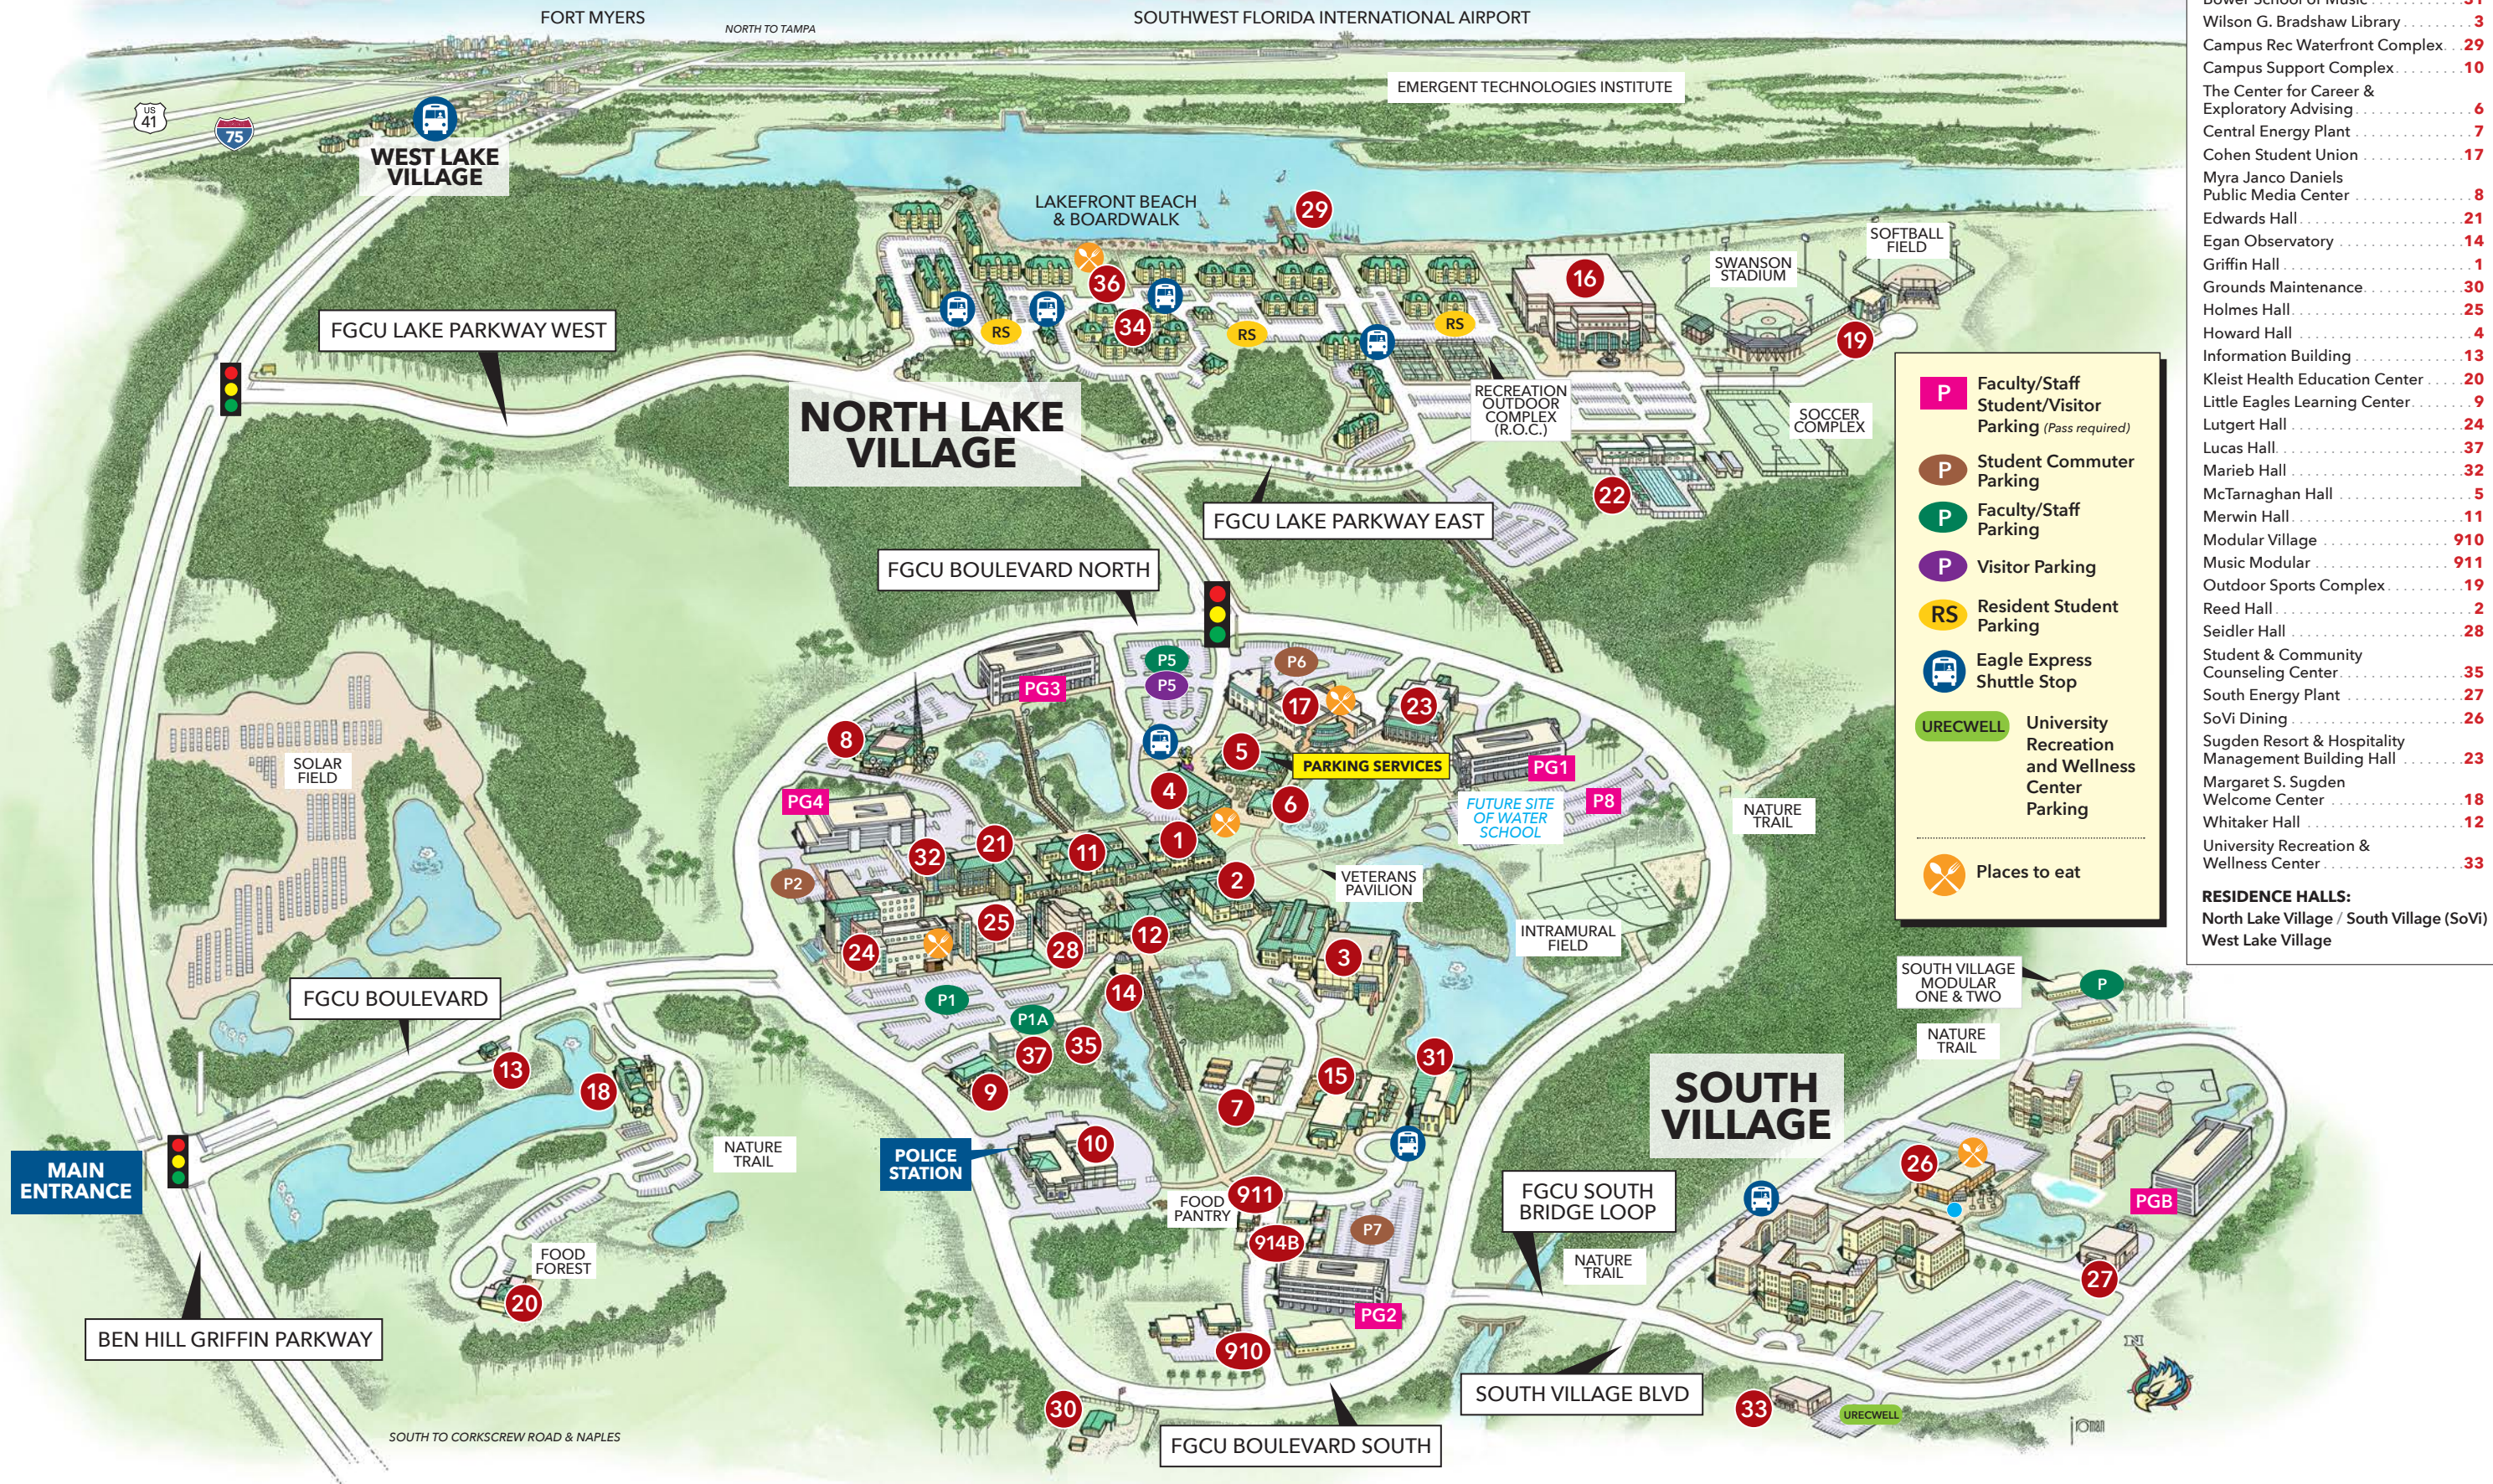

FLORIDA GULF COAST UNIVERSITY CAMPUS PARKING MAP

(239 590-1912 | fgcu.edu/parking | EMAIL: parking@fgcu.edu | [@fgcu_parking](https://www.instagram.com/fgcu_parking))

Richard C. Ackert Community Center	34
Alico Arena	16
Aquatics Center	22
Arts Complex	15
Boardwalk Waterfront Dining	36
Bower School of Music	31
Wilson G. Bradshaw Library	3
Campus Rec Waterfront Complex	29
Campus Support Complex	10
The Center for Career & Exploratory Advising	6
Central Energy Plant	7
Cohen Student Union	17
Myra Janco Daniels Public Media Center	8
Edwards Hall	21
Egan Observatory	14
Griffin Hall	1
Grounds Maintenance	30
Holmes Hall	25
Howard Hall	4
Information Building	13
Kleist Health Education Center	20
Little Eagles Learning Center	9
Lutgert Hall	24
Lucas Hall	37
Marieb Hall	32
McTarnaghan Hall	5
Merwin Hall	11
Modular Village	910
Music Modular	911
Outdoor Sports Complex	19
Reed Hall	2
Seidler Hall	28
Student & Community Counseling Center	35
South Energy Plant	27
SoVi Dining	26
Sugden Resort & Hospitality Management Building Hall	23
Margaret S. Sugden Welcome Center	18
Whitaker Hall	12
University Recreation & Wellness Center	33
RESIDENCE HALLS:	
North Lake Village / South Village (SoVi)	
West Lake Village	

P Faculty/Staff Student/Visitor Parking (Pass required)

P Student Commuter Parking

P Faculty/Staff Parking

P Visitor Parking

RS Resident Student Parking

Eagle Express Shuttle Stop

URECWELL University Recreation and Wellness Center Parking

Places to eat